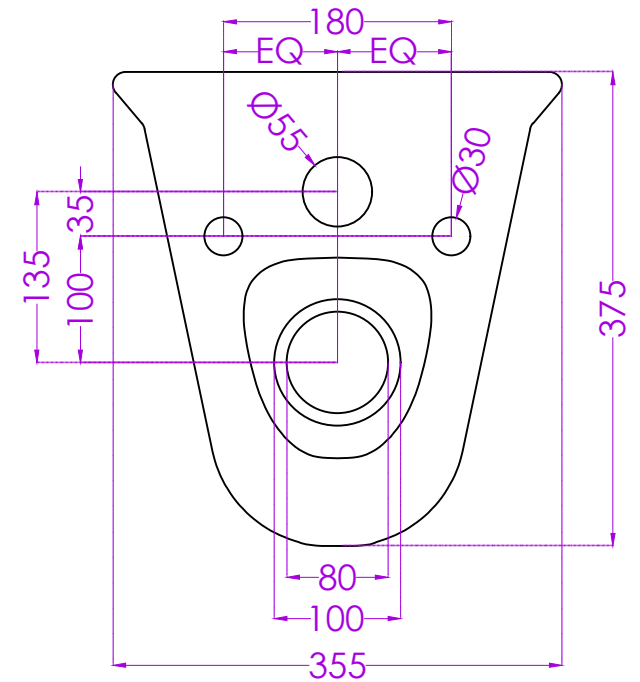

## WALL HUNG WATER CLOSET

# JOHNSON

PLAN

SIDE

BACK