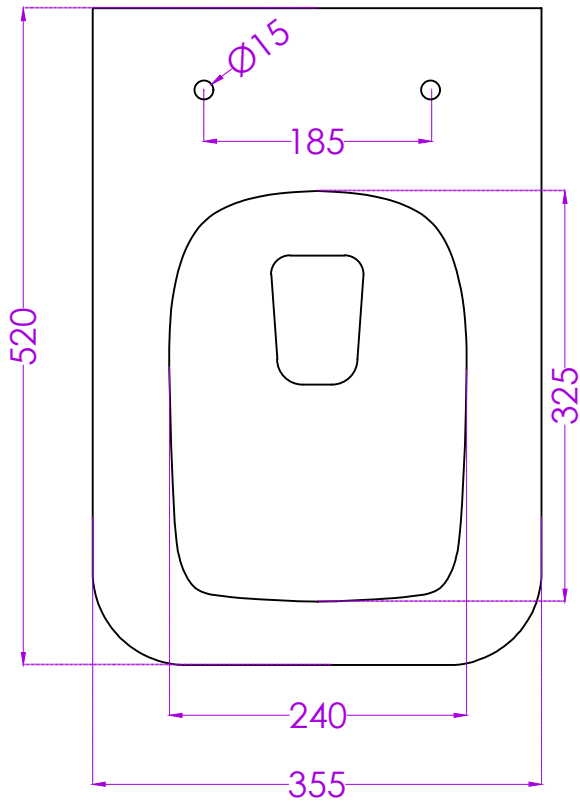

# IRIS NXT P1464APW0004

# JOHNSON

PLAN

SIDE

BACK