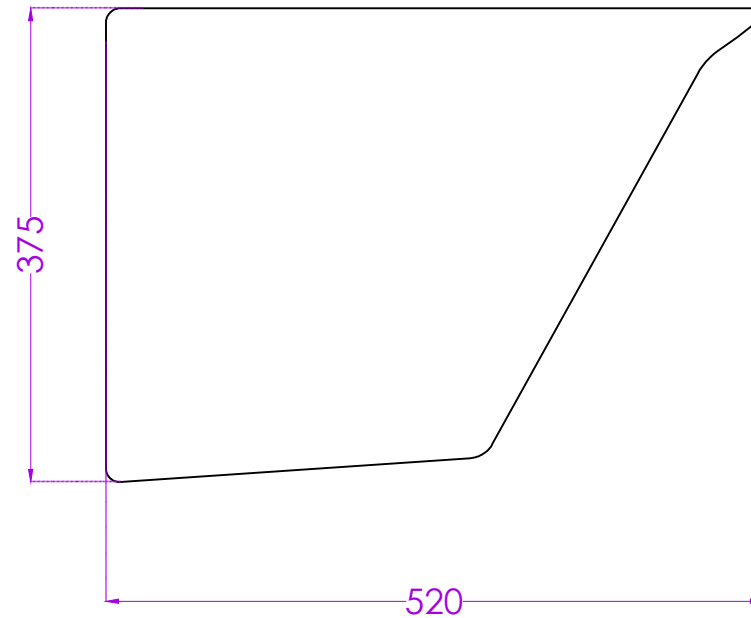

# IRIS NXT P1464APW0004

# JOHNSON

PLAN

SIDE

BACK